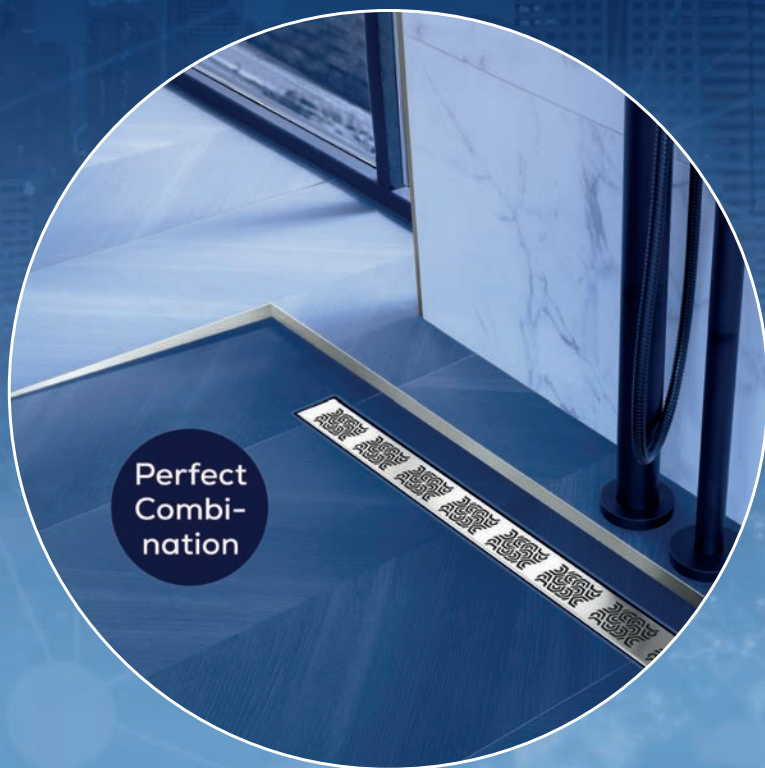

OUTLOOK
2023

myVARIO-LINE

“flexibilité maximale” 20 - 23

Perfect
Combi-
nation

DURAL

DURABASE CI-FH

“informations” 24