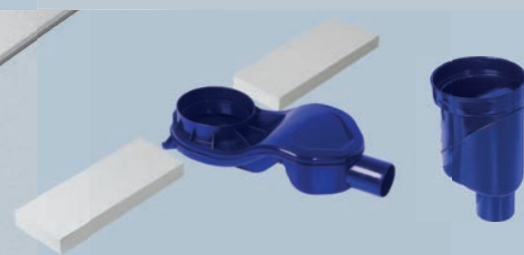

DIN-konformes
Ablauf-Set DN 50
waagrecht/ senkrecht
Drain-Outlet-Set DN 50
horizontal/ vertical
Siphon horizontal/
vertical DN 50

Salida de desagüe
DN 50 horizontal/
vertical
Scarico DN 50
orizzontale/ verticale
Afvoer DN 50
horizontaal/ verticaal