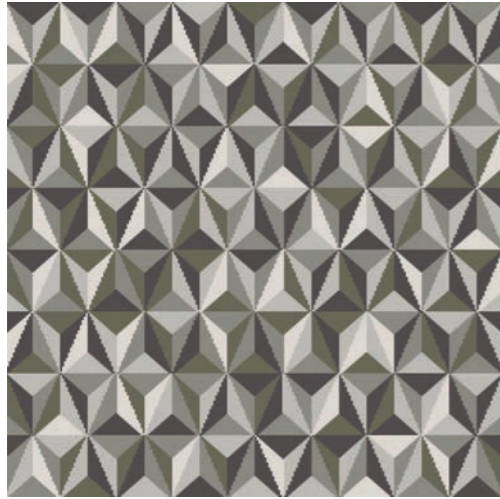

Design 33045-78
Sage
Repeat 0.91m SM

- 135/00 Porcelain 1
- 99/13 Oyster 2
- 103/90 Husk 3
- 90/07 Slate 4
- 3/20 Wold 10